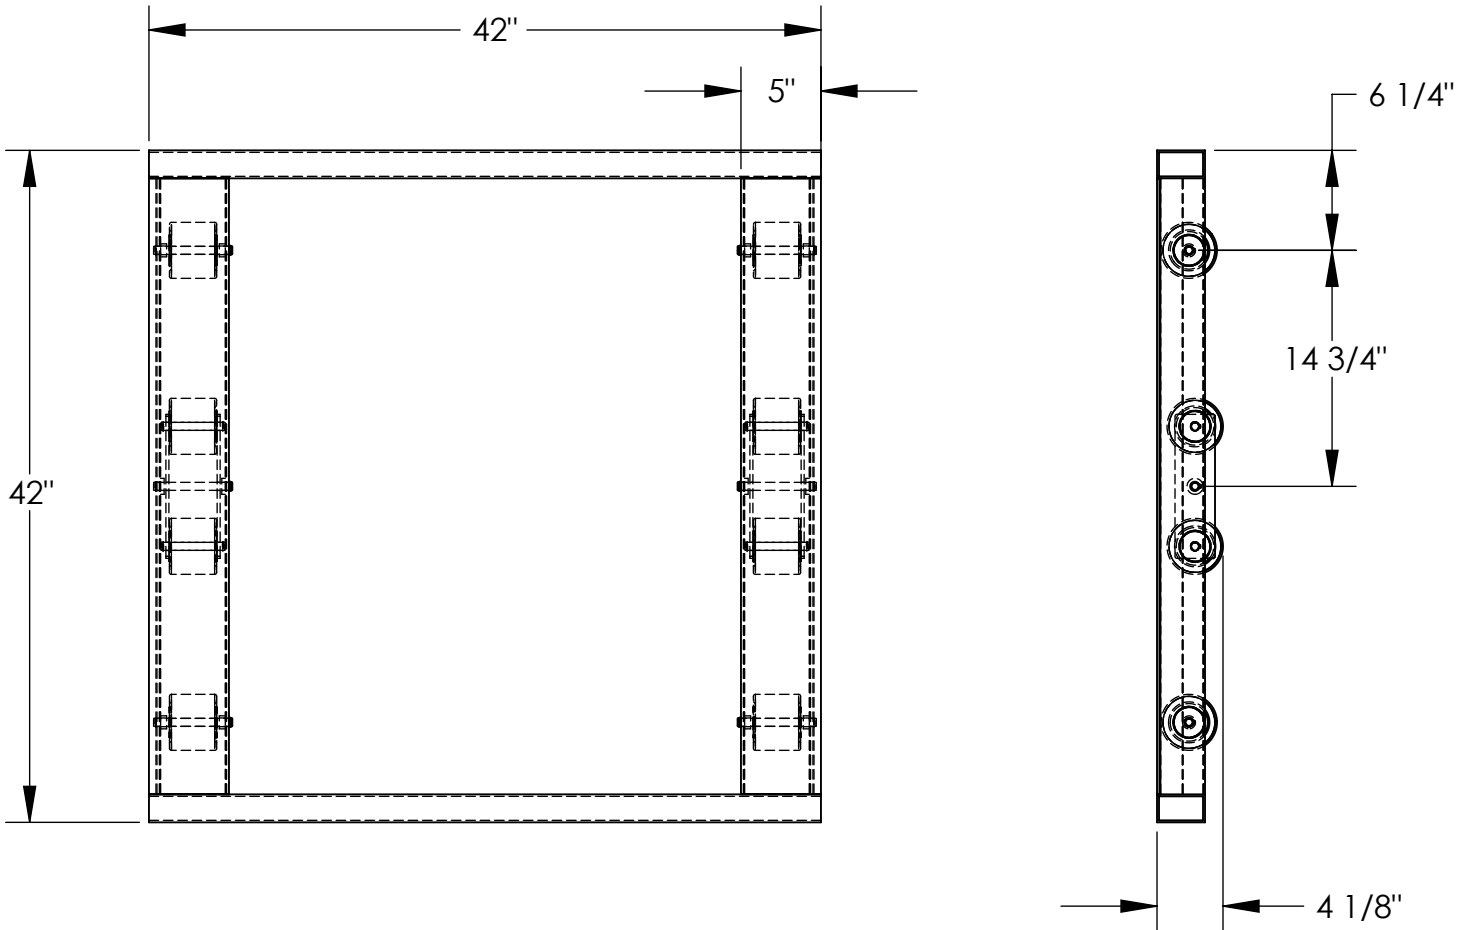

ALUMINUM PALLET DOLLY, DOL-4242-8T

ALL GRAPHICS PROVIDED ARE FOR REFERENCE ONLY. IF CERTAIN DIMENSIONS ARE CRITICAL PLEASE VERIFY THOSE DIMENSIONS WITH YOUR SALESPERSON. ANY ADDITIONS, DELETIONS, OR OMISSIONS MUST BE CORRECTED ON THIS DRAWING AS THIS DRAWING WILL BE CONSIDERED ALL INCLUSIVE***

STANDARD FEATURES

MODEL NUMBER IS DOL-4242-8T
 CAPACITY IS 6000 LBS.
 OVERALL WIDTH IS 42 INCHES
 OVERALL LENGTH IS 42 INCHES
 OVERALL HEIGHT IS 4 1/8 INCHES
 8 ROLLERS Ø 3 1/2" x 3", PHENOLIC
 TILT STYLE
 ALUMINUM CONSTRUCTION