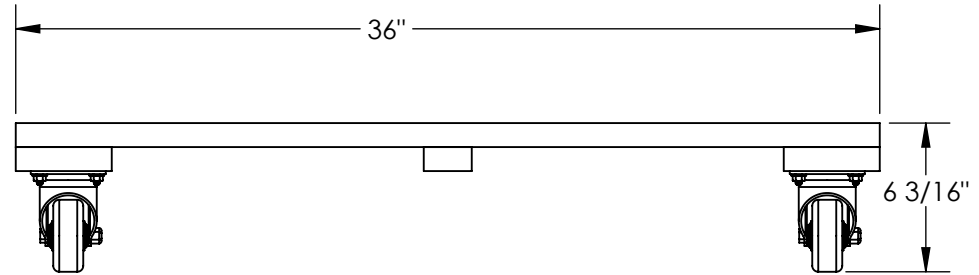

SOLID DECK HARDWOOD DOLLIES - HDOS-2436-9

APPROX WEIGHT: 28.39 lbs.
 DOES NOT INCLUDE WEIGHT OF POWER OR PACKAGING!!!

*** ANY ADDITIONS, DELETIONS, OR OMISSIONS MUST BE CORRECTED ON THIS DRAWING AS THIS DRAWING WILL BE CONSIDERED ALL INCLUSIVE ***

ALL GRAPHICS PROVIDED ARE FOR REFERENCE ONLY. IF CERTAIN DIMENSIONS ARE CRITICAL PLEASE VERIFY THOSE DIMENSIONS WITH YOUR SALESPERSON

DIMENSION TOLERANCE ± 1/4"

STANDARD FEATURES

MODEL NUMBER IS HDOS-2436-9
 OVERALL WIDTH IS 24"
 USABLE WIDTH IS 24"
 OVERALL LENGTH IS 36"
 USABLE LENGTH IS 36"
 OVERALL HEIGHT IS 6 3/16"
 MAX CAPACITY IS 900 LBS.