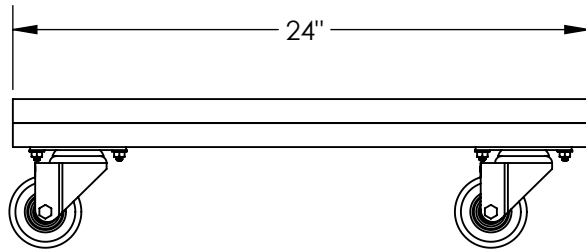

SOLID DECK HARDWOOD DOLLIES - HDOS-2436-9

APPROX WEIGHT: 28.39 lbs.
 DOES NOT INCLUDE WEIGHT OF POWER OR PACKAGING!!!

*** ANY ADDITIONS, DELETIONS, OR OMISSIONS MUST BE CORRECTED ON THIS DRAWING AS THIS DRAWING WILL BE CONSIDERED ALL INCLUSIVE ***

ALL GRAPHICS PROVIDED ARE FOR REFERENCE ONLY. IF CERTAIN DIMENSIONS ARE CRITICAL PLEASE VERIFY THOSE DIMENSIONS WITH YOUR SALESPERSON

DIMENSION TOLERANCE ± 1/4"

STANDARD FEATURES

MODEL NUMBER IS HDOS-2436-9
 OVERALL WIDTH IS 24"
 USABLE WIDTH IS 24"
 OVERALL LENGTH IS 36"
 USABLE LENGTH IS 36"
 OVERALL HEIGHT IS 6 3/16"
 MAX CAPACITY IS 900 LBS.