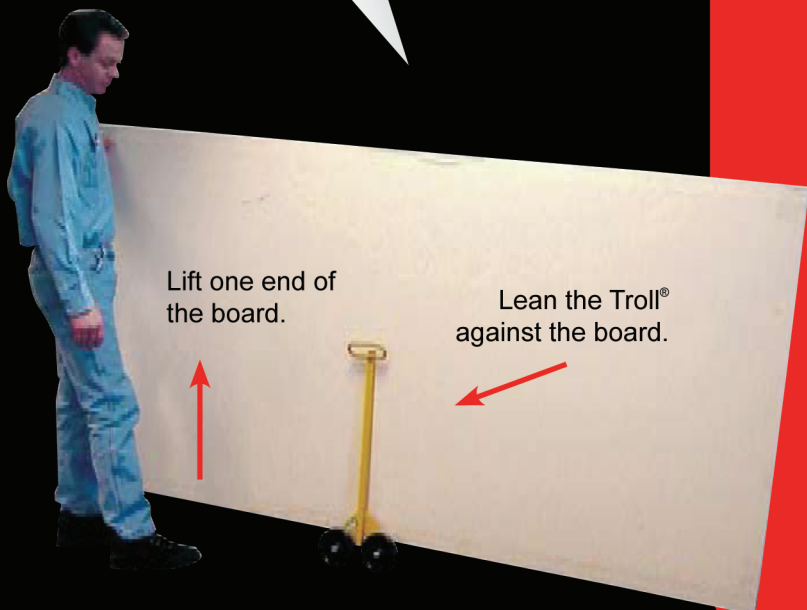

model 49

Panel Handler

Weighing in at less than **5** pounds, the Troll® supports a maximum load weight of **300** lbs allowing you to carry a limitless variety of items.

Easily loads with only one person!

Panel Handler

Back-saving tool

The dual 5" wheels easily roll over job site clutter. The handle is there in case you need to lift the board over thresholds or other large objects.

Hauls a variety of items-
from wall board to tables.
Roll loads up to 300 lbs.
No more carrying!